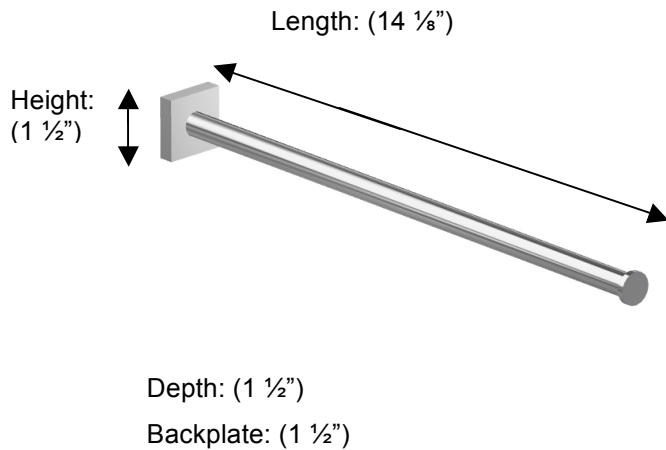

## 67644 Single Perpendicular Towel Rail

**Description:**

Single Perpendicular Towel Rail

**Finishes:**

-  CR – Chrome
-  PV – Polished Brass
-  UB – Unlacquered Brass
-  MB – Matte Black
-  NI – Polished Nickel
-  ES – Satin Nickel
-  GD – Gold

**Material:**

Brass

**Method of Fixing:**

Direct to wall

**Country of Origin:**

Portugal

All Dimensions are approximate